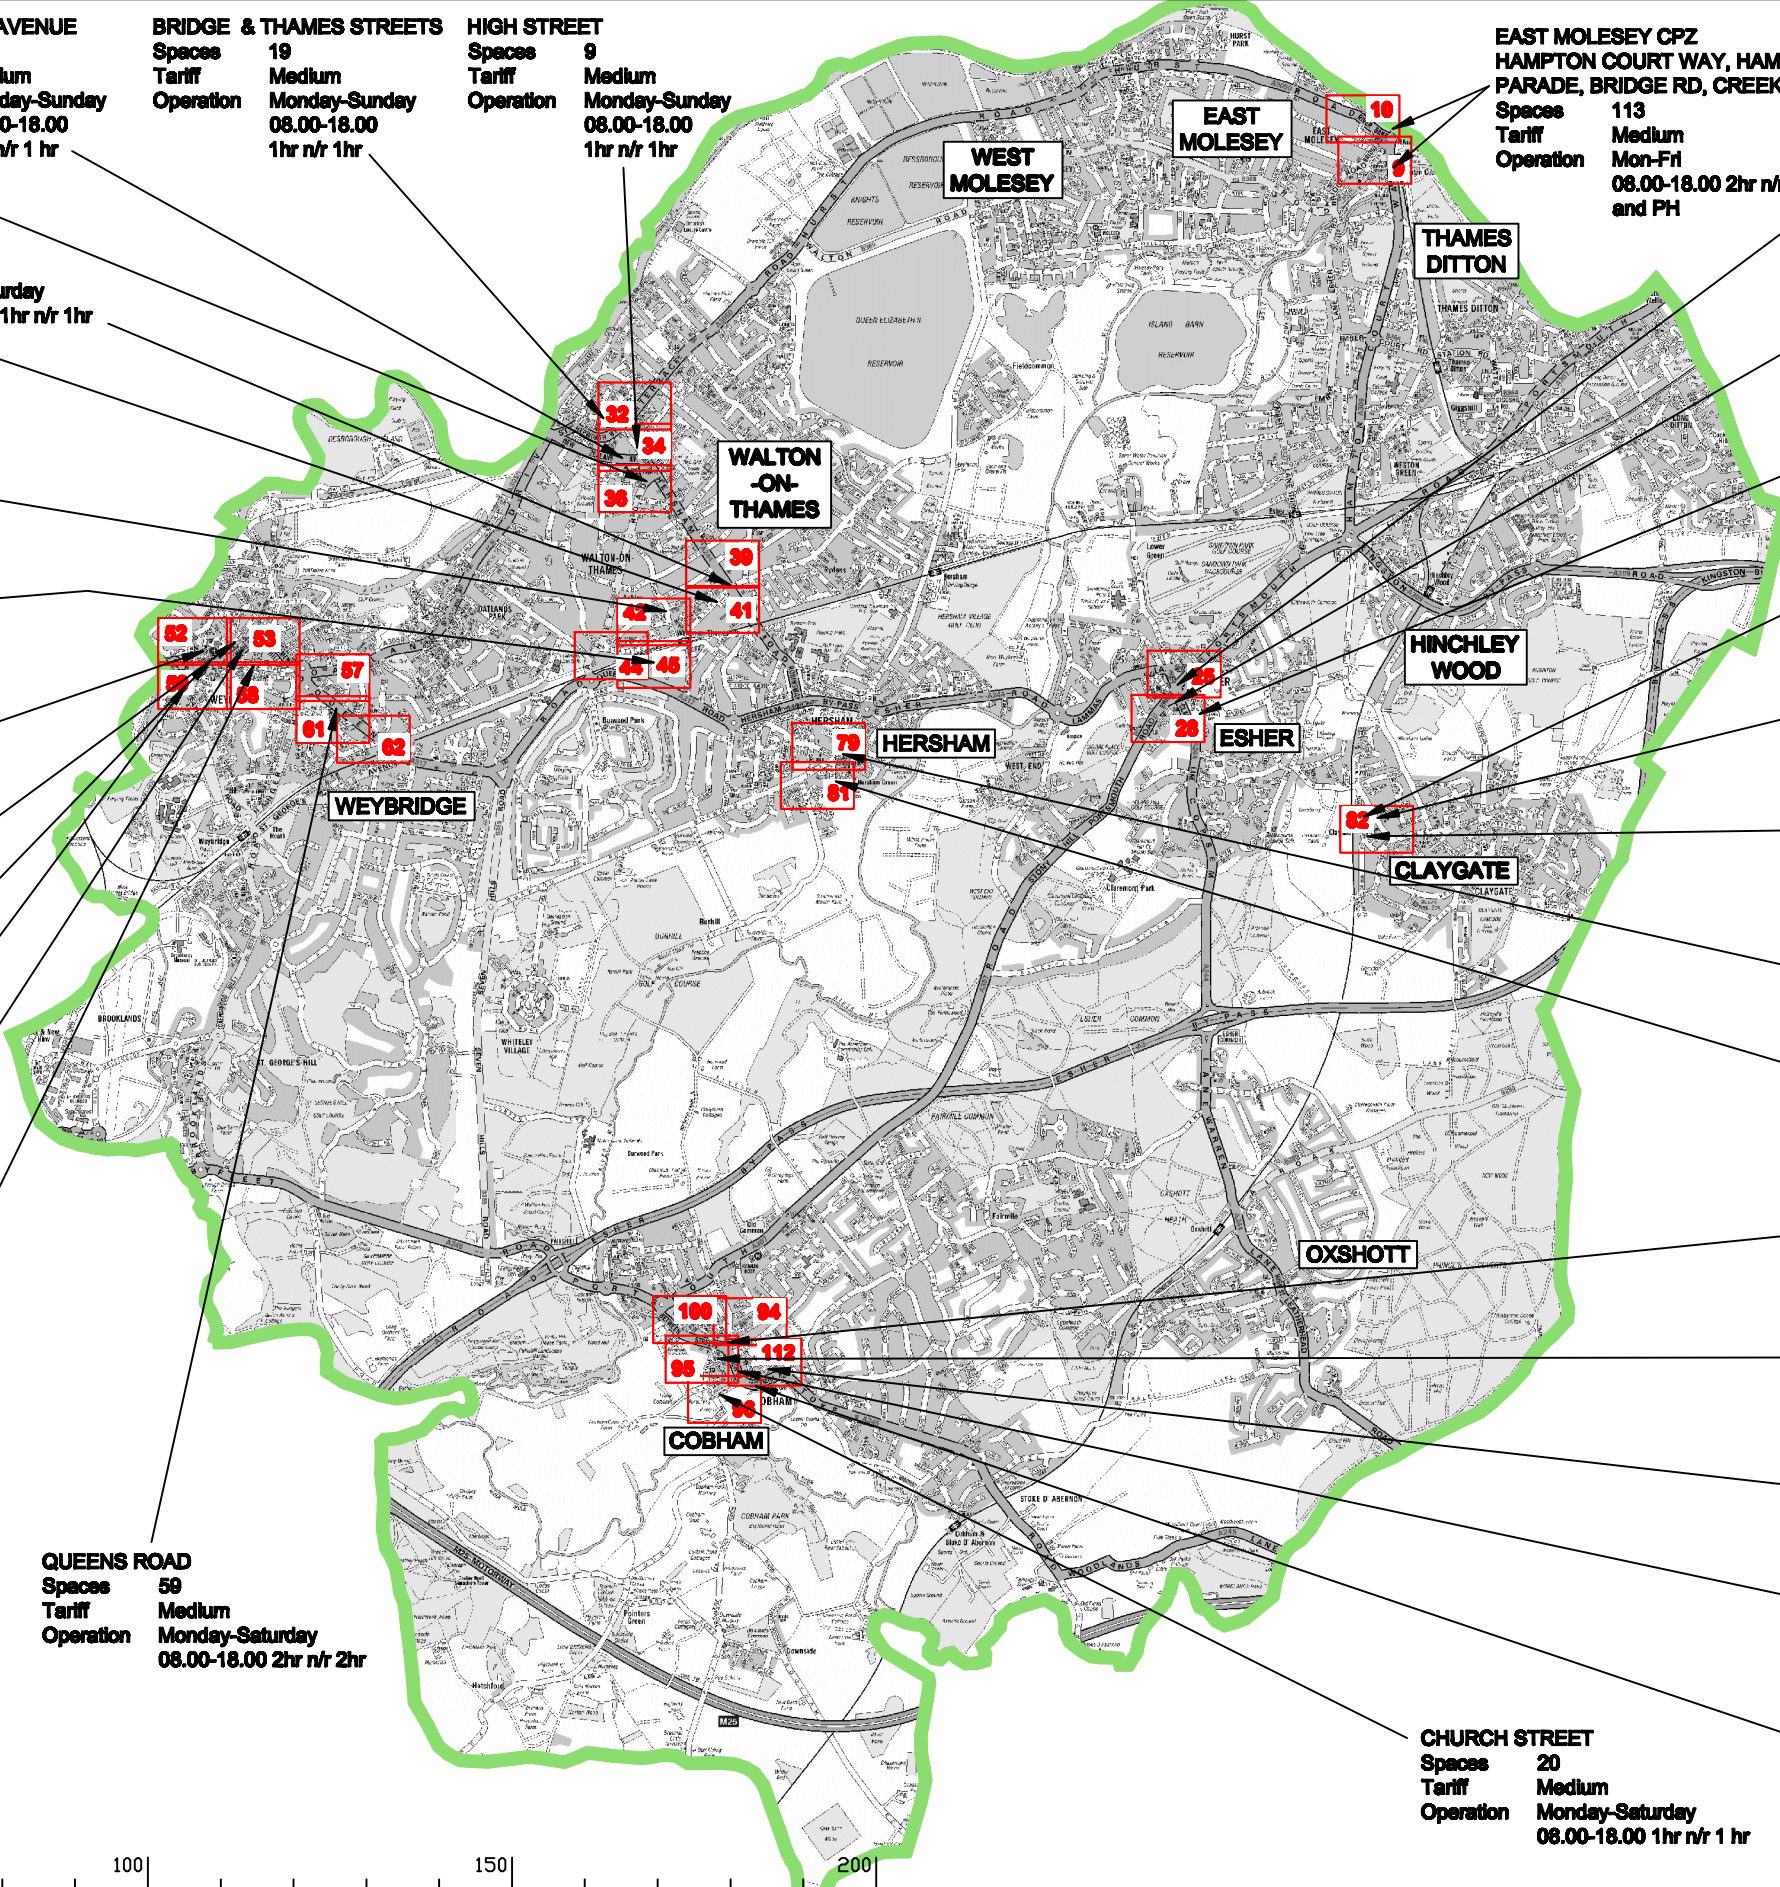

BAKER STREET
Spaces 21
Tariff Medium
Operation Monday-Saturday
09.00-18.00 1hr n/r 2hr

QUEENS ROAD
Spaces 59
Tariff Medium
Operation Monday-Saturday
08.00-18.00 2hr n/r 2hr

ESHER HIGH STREET
Spaces 47
Tariff Medium
Operation Monday-Saturday
08.00-18.00 2hr n/r 2hr

ESHER PARK AVENUE
Spaces 19
Tariff Medium
Operation Monday-Saturday
08.00-18.00 2hr n/r 2hr

THE PARADE
Spaces 18
Tariff Low
Operation Monday-Saturday
08.00-18.30 1hr n/r 2hr

HARE LANE (LAYBY)
Spaces 11
Tariff Low
Operation Monday-Saturday
08.00-18.30 1hr n/r 2hr

ALBANY CRESCENT
Spaces 8
Tariff Low
Operation Monday-Saturday
08.00-18.30 1hr n/r 2hr

MOLESEY ROAD
Spaces 6
Tariff Low
Operation Monday-Saturday
08.00-18.30 1hr n/r 1hr

BURWOOD ROAD/PLEASANT PLACE
Spaces 8
Tariff Low
Operation Monday-Saturday
08.00-18.30 1hr n/r 1hr

OAKDENE PARADE
Spaces 24
Tariff Medium
Operation Monday-Saturday
08.00-18.00 1hr n/r 1hr

HOLLYHEDGE ROAD
Spaces 15
Tariff Medium
Operation Monday-Saturday
08.00-18.00 1hr n/r 1hr

CEDAR ROAD/ SPENCER ROAD
Spaces 14
Tariff Medium
Operation Monday-Saturday
08.00-18.00 1hr n/r 1hr

HIGH STREET
Spaces 28
Tariff Medium
Operation Monday-Saturday
08.00-18.00 1hr n/r 1hr

MILL ST/ RIVER HILL
Spaces 11
Tariff Medium
Operation Monday-Saturday
08.00-18.00 1hr n/r 1hr

CHURCH STREET
Spaces 20
Tariff Medium
Operation Monday-Saturday
08.00-18.00 1hr n/r 1 hr

PH Permit Holders
n/r No return

Notes

Rev.	Description	Drwn	Sig.	Date	Chkd	Sig.	Date	Appr	Sig.	Date

Rev.	Description	Drwn	Sig.	Date	Chkd	Sig.	Date	Appr	Sig.	Date

North Point

Drawn by	CAH	Sig.	CAH	Date	10/11
Checked by	SDC	Sig.	SDC	Date	10/11
Approved by	DC	Sig.	DC	Date	10/11

Based upon the Ordnance Survey mapping with permission of the Controller of Her Majesty's Stationary Office. Crown copyright. Unauthorised reproduction infringes Crown copyright and may lead to prosecution or civil proceedings. Surrey County Council LA 076872 2003.

BOROUGH OF ELMBROUGH
PAY AND DISPLAY
PARKING BAY LOCATIONS

SHEET OF

Project No. ELM
Contract Sheet No.
Drawing No. PLAN_PD
Rev. -
Classification DRAFT

SURREY COUNTY COUNCIL
Head of Engineering
11th Floor, 150th Floor